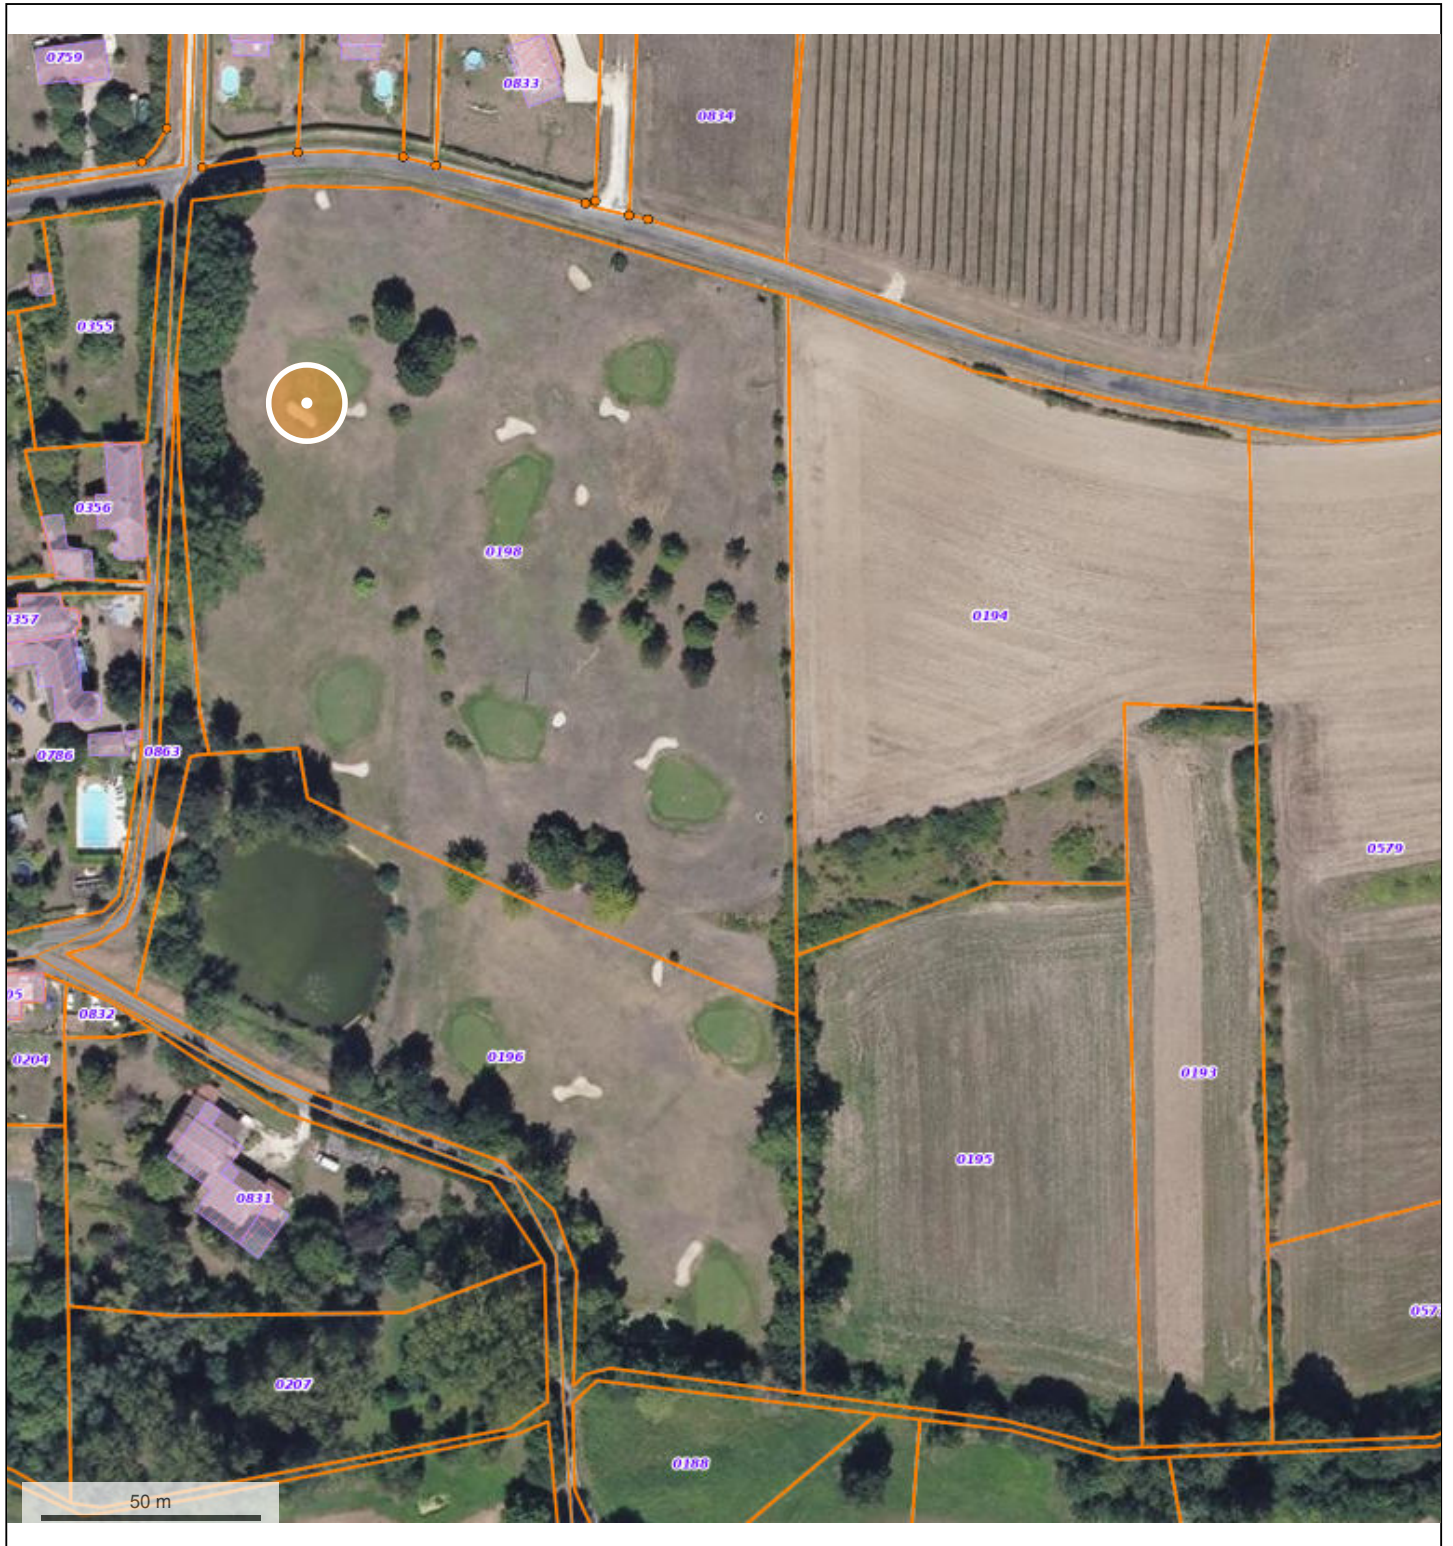

Chateau de sadillac overview

© IGN 2019 - www.geoportail.gouv.fr/mentions-legales

Longitude : 0° 29' 11" E
Latitude : 44° 44' 01" N

Our Lots: 0786, 0196, 0198 Lot 0863 is from the sadillac community, this has to do with the community well the entree to our lot is described in the paper work of the notaire.